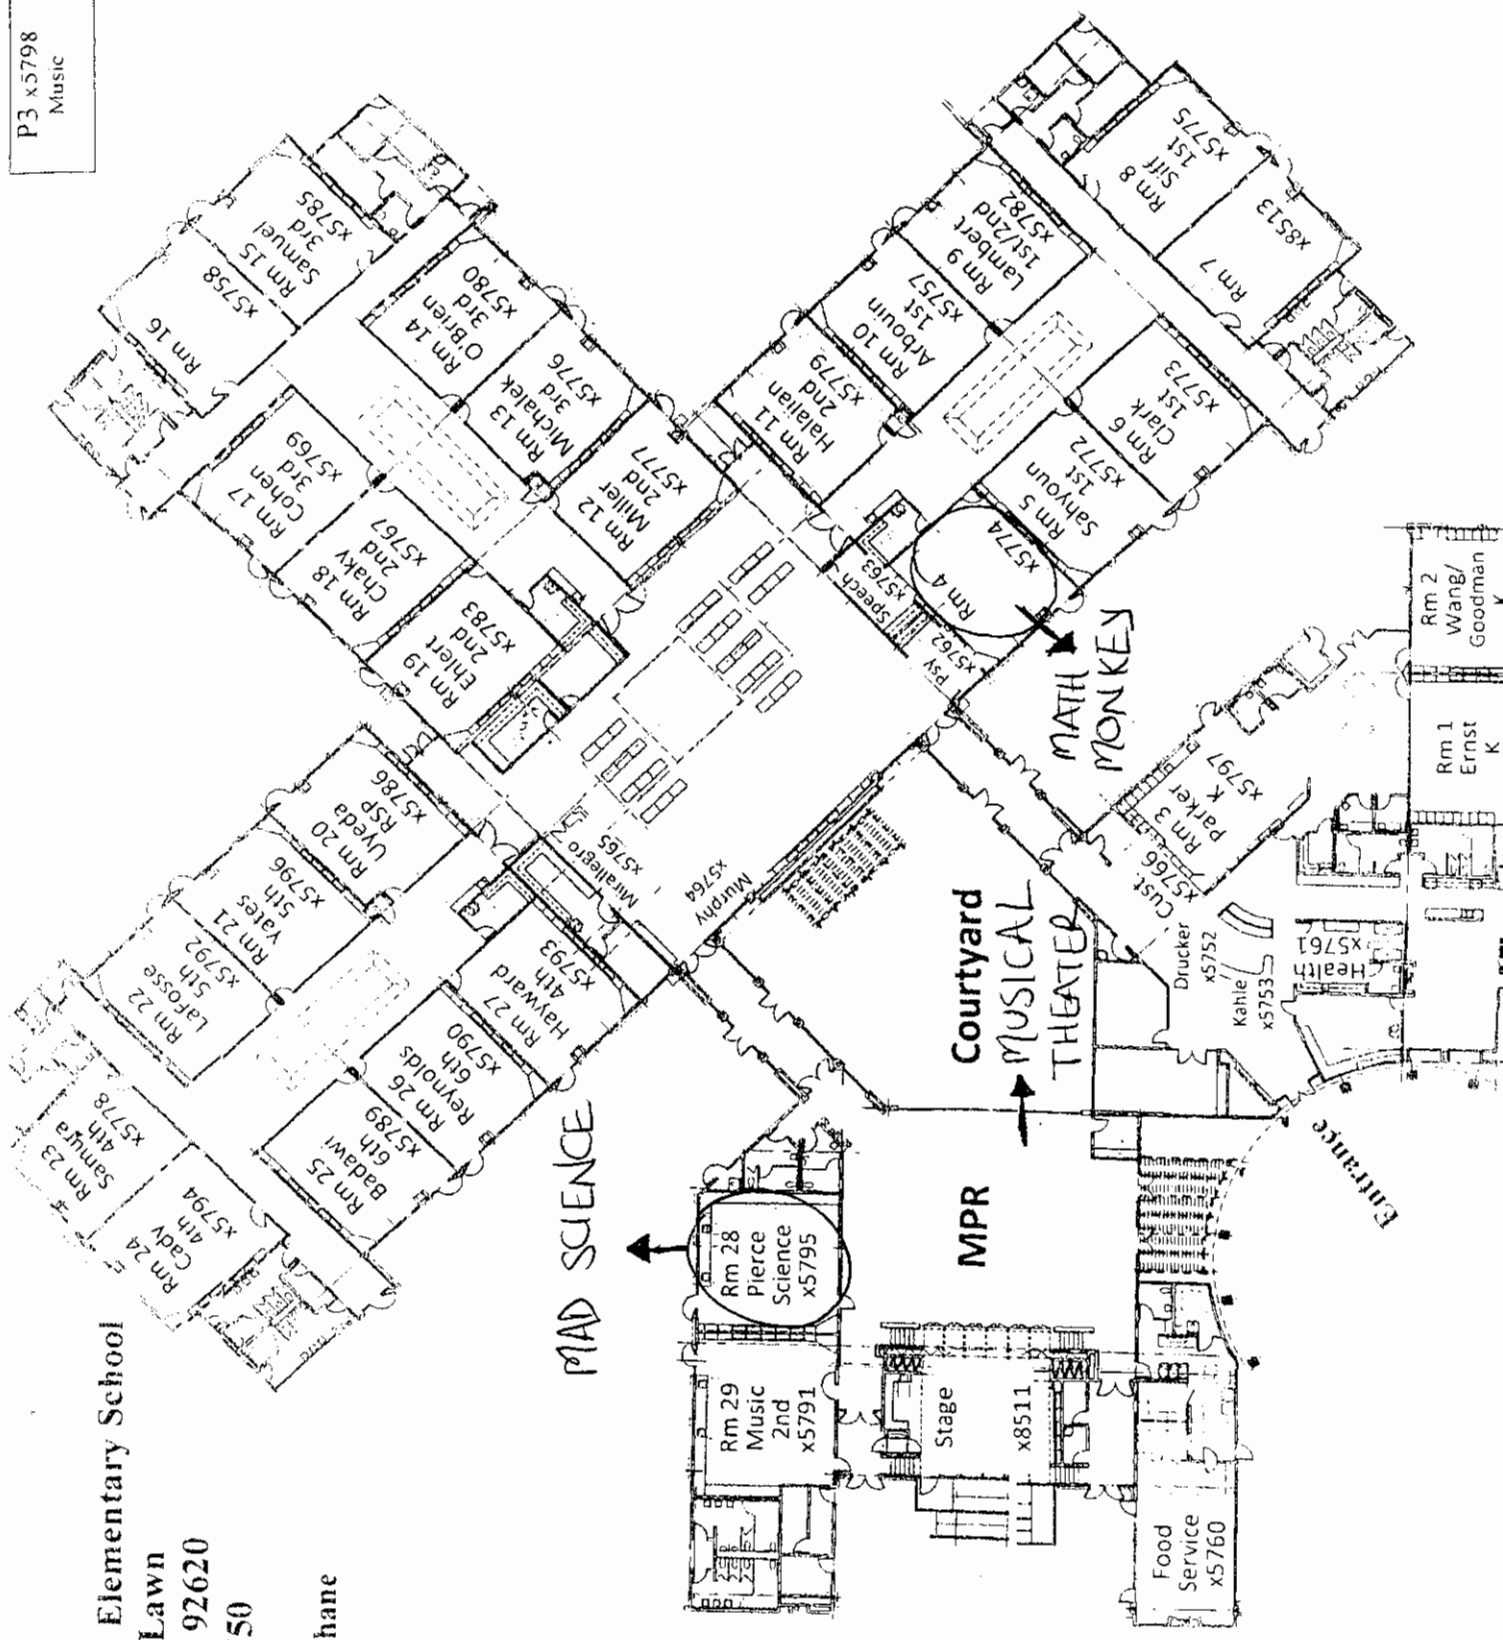

P3 x5798
Music

P2 x5787
Adapt P.E.

PI
X5788 Vision
X5768 Tech
AssistTech

CDC
CDC
726-5120

Woodbury Elementary School
125 Great Lawn
Irvine, CA 92620
949-936-5750

ChrissAnn Shane
Principal